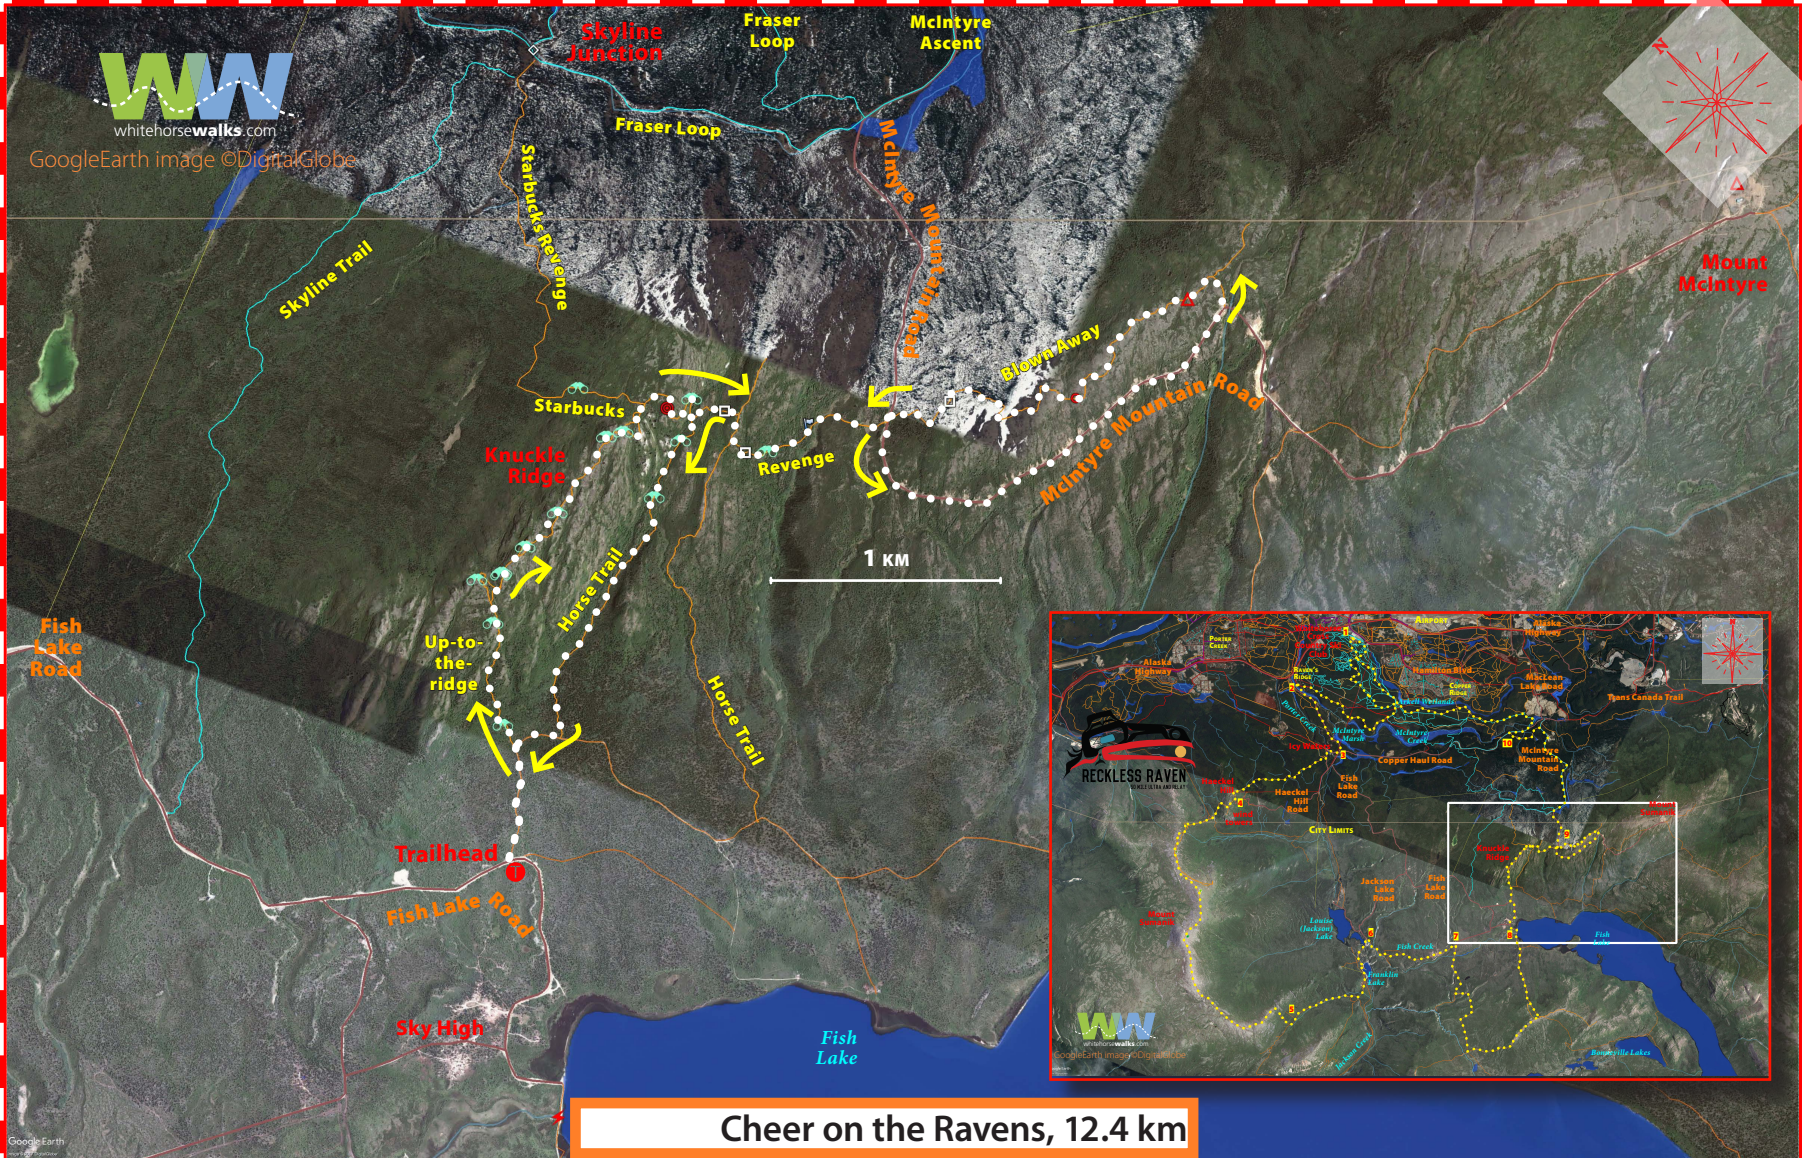

whitehorsewalks.com

GoogleEarth image ©DigitalGlobe

Cheer on the Ravens, 12.4 km