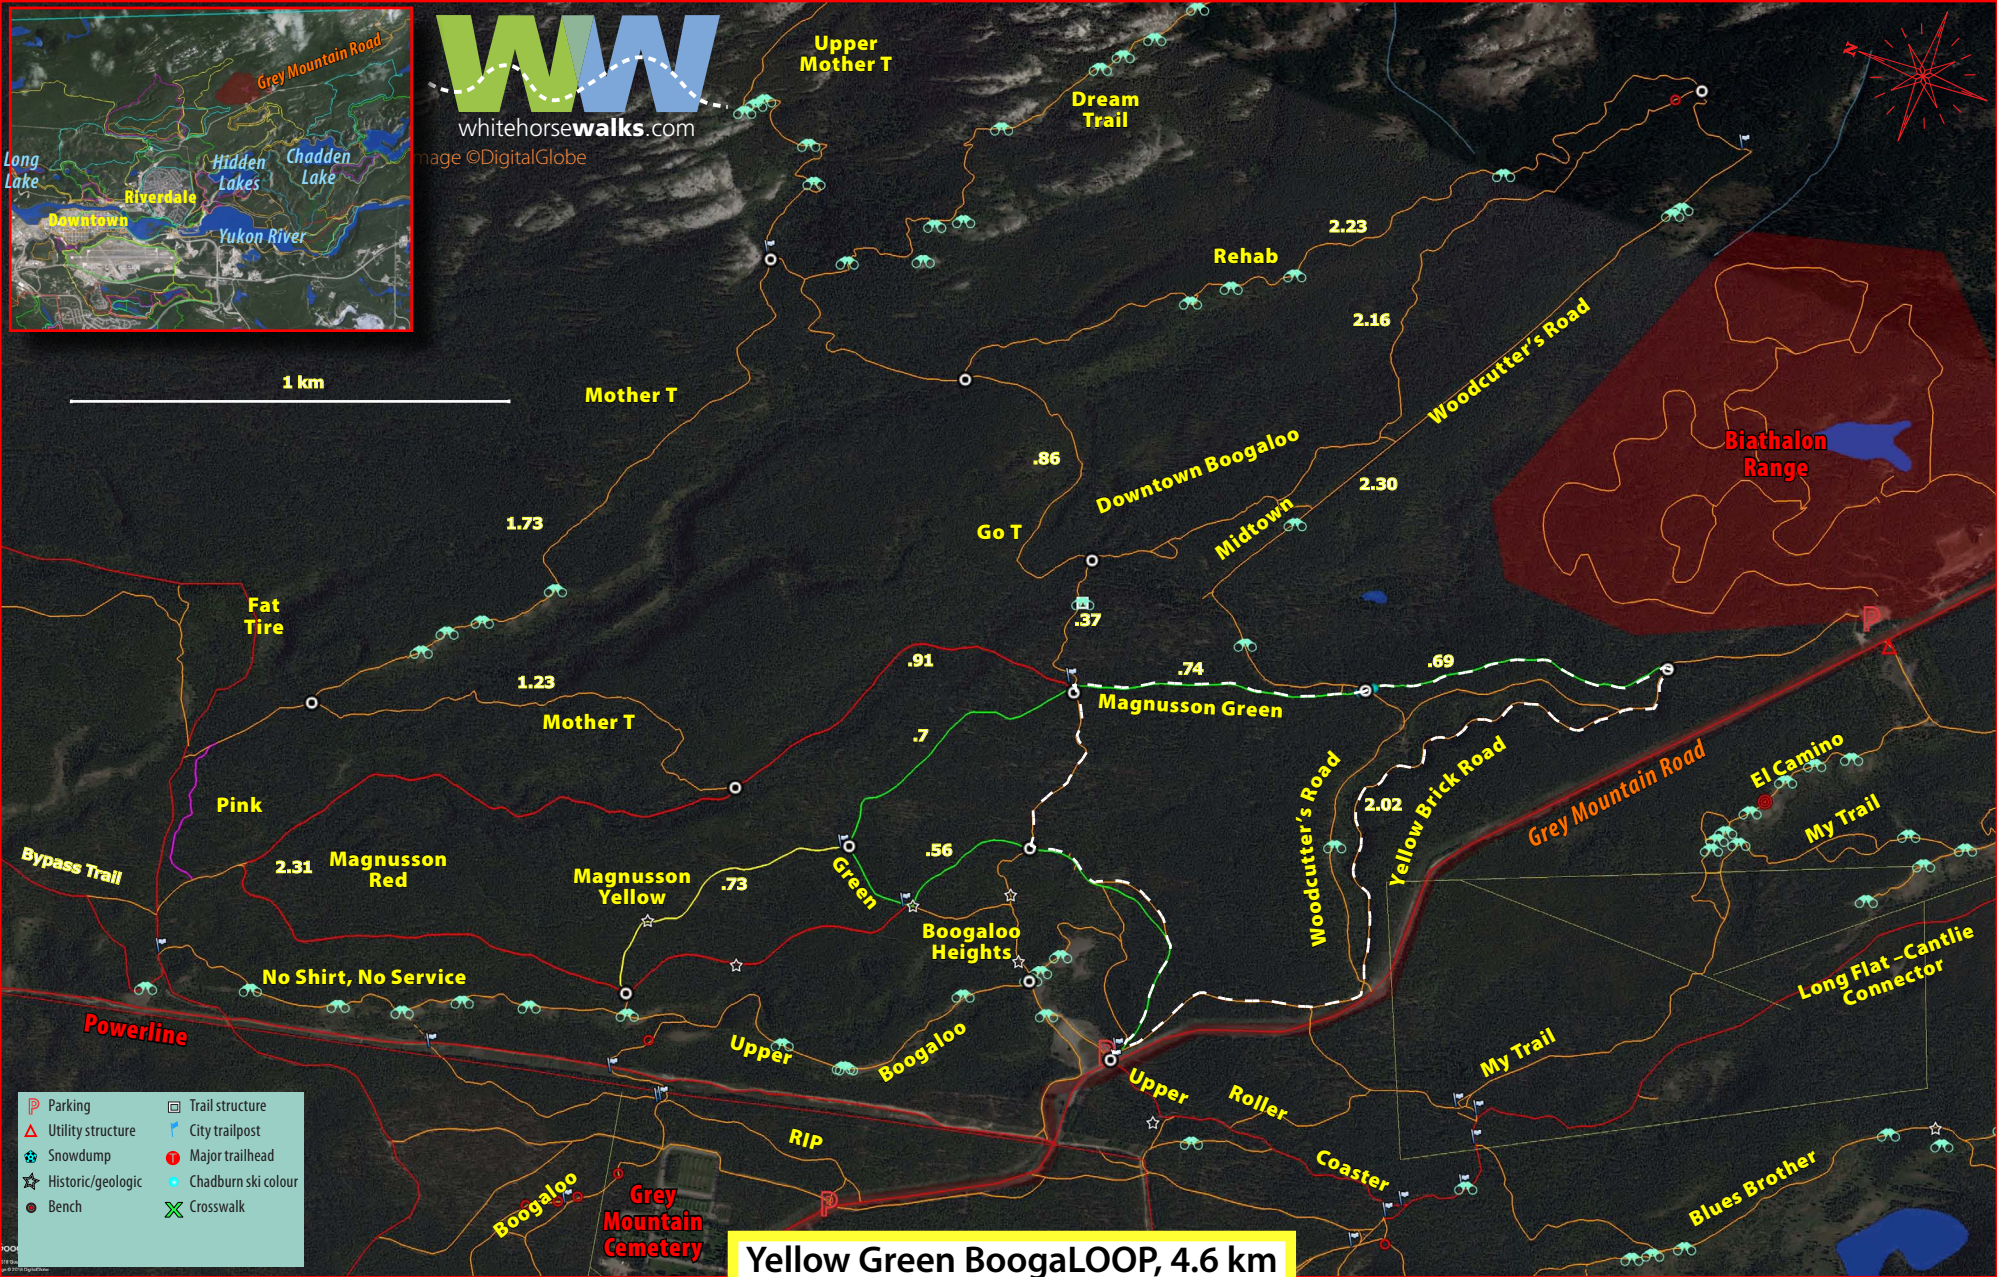

whitehorsewalks.com
 Image © DigitalGlobe

1 km

- Parking
- Utility structure
- Snowdump
- Historic/geologic
- Bench
- Trail structure
- City trailpost
- Major trailhead
- Chadburn ski colour
- Crosswalk

Yellow Green BoogaLOOP, 4.6 km